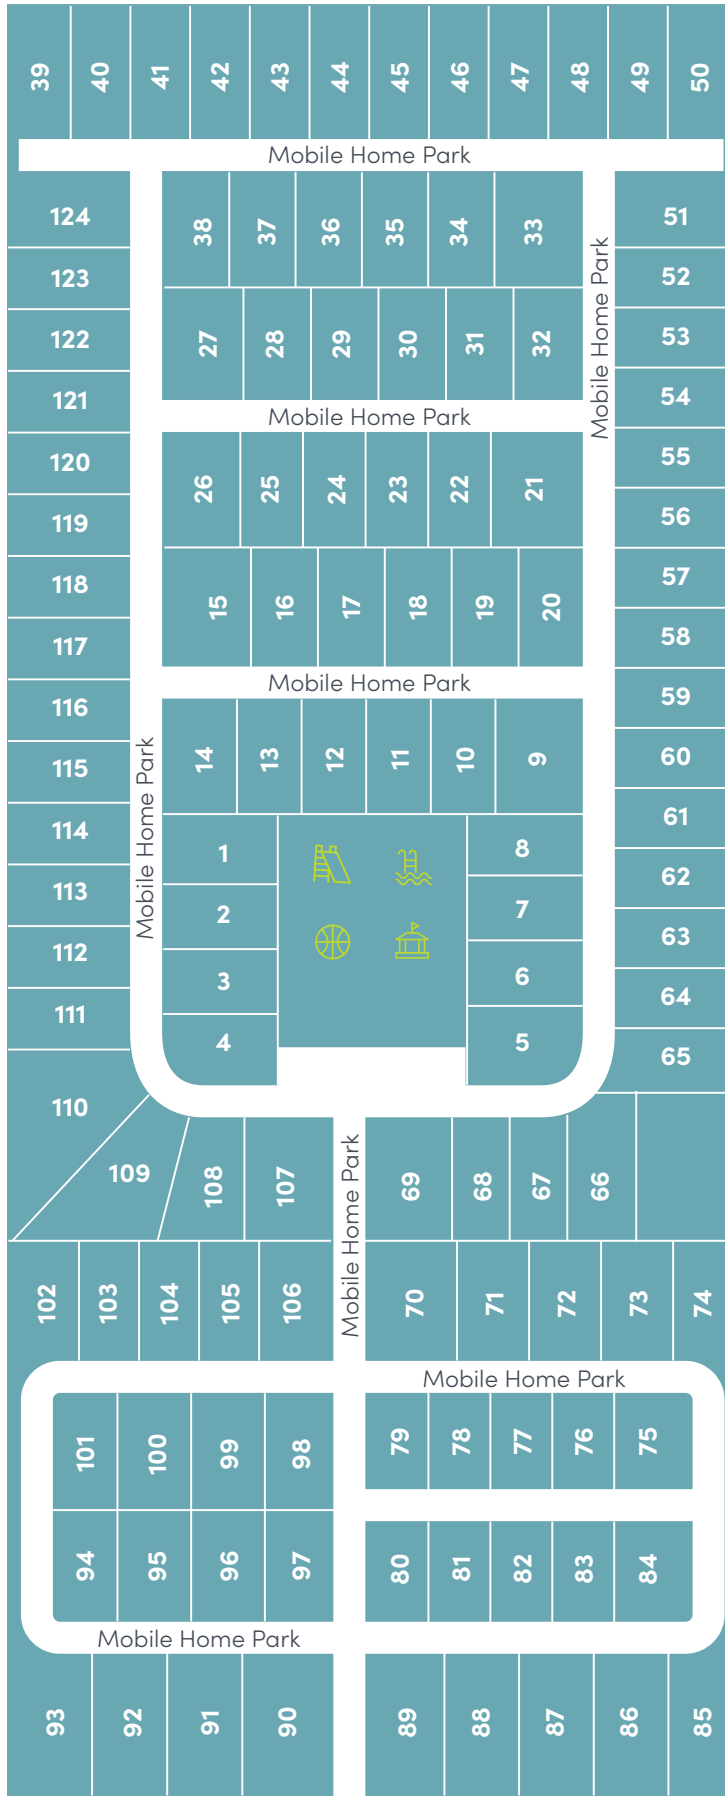

Glendale West

W. Glendale Ave.

ENTRANCE

7920 West Glendale Avenue
Glendale, AZ 85303

T : 623.939.8601

Visit us online at:
yescommunities.com

Number of sites: 124

Amenities:

-  Swimming Pool
-  Clubhouse
-  Playground
-  Basketball